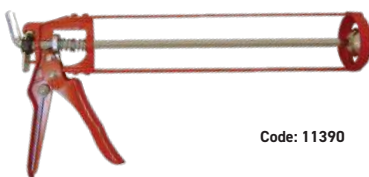

GUN RANGE

CONSTRUCTION GUNS TO FIT EVERY NEED

Gorilla offers a range of construction guns to meet every need. From heavy-duty trade guns to lightweight guns for the weekend DIYer and everything in between.

Gorilla also offers a comprehensive range of gun accessories including backing washers, plunger pads, spare cartridge nozzles and much more.

GORILLA DRIPLESS GUN

- Lightweight ergonomic design
- Competitively priced
- Fits 290ml-375ml cartridges
- Includes nozzle-cleaning tool

Code: 11390

GORILLA FIXALL TRADE GUN

- All steel welded construction
- Notched push rod for positive feed
- Fits 290ml-375ml cartridges
- Includes nozzle cutter & cleaning tool

Code: 21101

GORILLA PRO GUN

- High-quality mechanism
- Industrial construction
- Lightweight ergonomic design
- Fits 290ml-375ml cartridges

Code: 21100

GORILLA FIXALL PRO 600 GUN

- Lightweight ergonomic design
- Fits cartridges & sausages
- Strong aluminium barrel
- 10mm pawl — stronger, smoother, better
- Thrust ratio 12:1. Fits 290ml-600ml