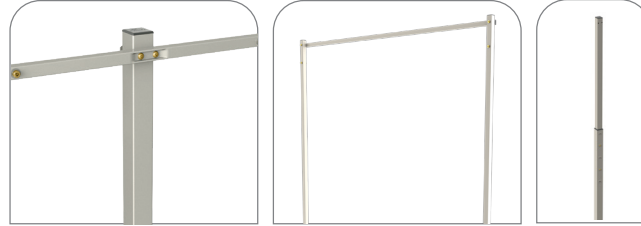

RETRACTING RANGE

Sun King RETRACTING Clothesline

Designed to meet the modern needs and tastes of households, including everything from apartment dwellers to the traditional family home.

- Choice of 26m or 39m of total line length
- Operating length from 4.0m to 6.5m
- Wide 140mm line spacing for easy pegging and improved air drying
- Powdercoated galvanised steel for corrosion resistance
- U.V. stabilised plastics for outdoor protection
- Ready to mount seamlessly to your wall
- 2 stage tensioning mechanism
- 10 year warranty against defects (1 year warranty on polycore line, subject to terms and conditions)

Pearl Mist

Soudal Code	Product Name	Colour	Line Space	Line Number
99157530	Sun King Retracting Line 4	Pearl Mist	26m	4
99157547	Sun King Retracting Line 6	Pearl Mist	39m	6

ACCESSORY RANGE

Sun King Mount Bar

- Compatible with Sun King Retracting Line 4 and 6 models
- Mount bar required for mounting your retracting line to a post kit
- Allows for wall to post, post to post and post to wall installations
- Galvanised and powder coated steel components
- UV stabilised plastics
- 10 year warranty against defects

Pearl Mist

Soudal Code	Product Name	Colour	Mount Bar Size
99157554	Sun King Retracting Mount Bar 4	Pearl Mist	720mm x 25mm x 25mm
99157561	Sun King Retracting Mount Bar 6	Pearl Mist	850mm x 25mm x 25mm