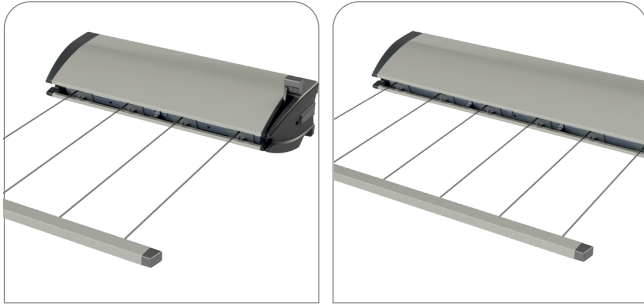

RETRACTING RANGE

Sun King RETRACTING Clothesline

Designed to meet the modern needs and tastes of households, including everything from apartment dwellers to the traditional family home.

- Choice of 26m or 39m of total line length
- Operating length from 4.0m to 6.5m
- Wide 140mm line spacing for easy pegging and improved air drying
- Powdercoated galvanised steel for corrosion resistance
- U.V. stabilised plastics for outdoor protection
- Ready to mount seamlessly to your wall
- 2 stage tensioning mechanism
- 10 year warranty against defects (1 year warranty on polycore line, subject to terms and conditions)

Pearl Mist

Soudal Code	Product Name	Colour	Line Space	Line Number
99157530	Sun King Retracting Line 4	Pearl Mist	26m	4
99157547	Sun King Retracting Line 6	Pearl Mist	39m	6

ACCESSORY RANGE

Sun King Mount Bar

- Compatible with Sun King Retracting Line 4 and 6 models
- Mount bar required for mounting your retracting line to a post kit
- Allows for wall to post, post to post and post to wall installations
- Galvanised and powder coated steel components
- UV stabilised plastics
- 10 year warranty against defects

Gunmetal Pearl Mist

Sun King Retracting line post kit

- Allows for installation away from a support wall
- Compatible with Sun King Retracting Line 4 and 6 models
- Mount bars required for attaching cabinet to post kit
- Post adjustment of 236mm after installation
- Galvanised and powder coated steel components
- UV stabilised plastics
- 10 year warranty against defects