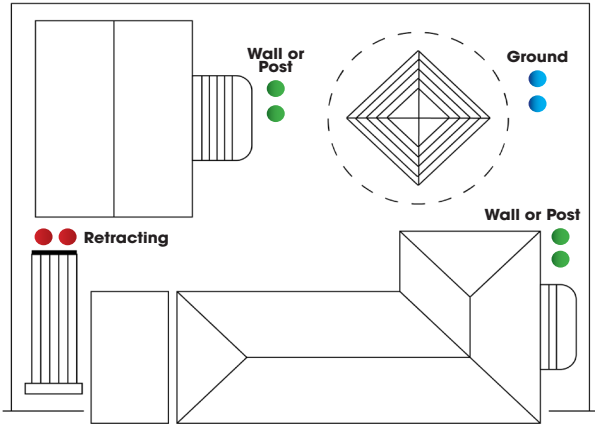

OUR RANGE

Sun King offer a clothesline to suit every kiwi backyard, courtyard, terrace and lifestyle, all proudly supported by our 10 Year Warranty.* When selecting your Sun King clothesline consider;

- **How much yard space do you have?**
- **How many people are there in your family?**
- **How often do you do the washing?**

Consider the following when choosing where to position your new clothesline:

- Do you prefer it in full sun, in shade or under cover?
- Will it be in the way of playing or entertaining areas?
- Are there any trees nearby that may obstruct the clothesline?
- Is there a pathway nearby that you will want to use?
- Is it convenient for access to and from your laundry?
- Is the wall or post sufficiently strong or damaged?
- Will it obstruct a power point or light switch?

CONTACT

SAMP627

(Last updated: 21.02.2025)

SOUDAL LTD

134 Kohia Drive, Horotiu, Hamilton 3288
Freephone 0800 70 10 80
Phone 07 847 5540
Email info@soudal.co.nz
Web soudal.co.nz