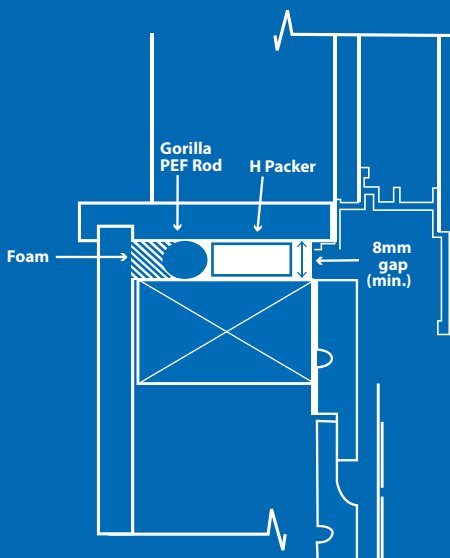

H PACKERS STARTER PACK

THIS PACK CONTAINS

HOW TO INSTALL A WINDOW

ORIGINAL H Packers

24 1.5mm
Yellow

21 2mm
Orange

14 3mm
Red

9 5mm
Blue

8 6mm
Black

6 10mm
Green

CLICK & FIX H Packers

1.5mm Yellow 24

2mm Orange 21

3mm Red 14

5mm Blue 9

6mm Black 8

10mm Green 6