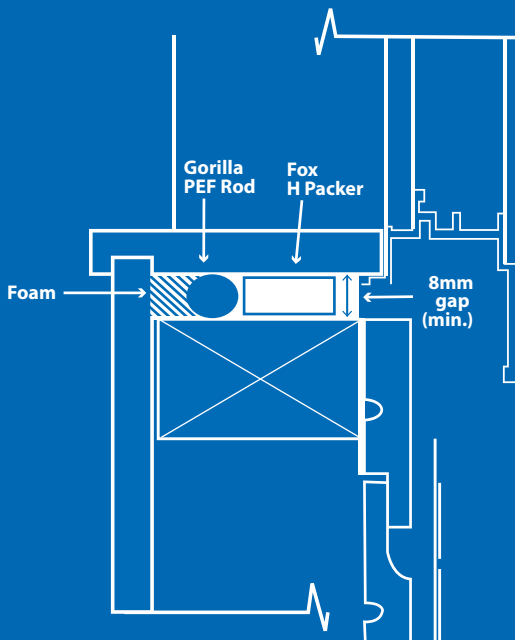

STARTER PACK

- Accurate spacing
- Ideal for levelling windows
- High quality plastic

80% High Density Polyethylene (HDPE) / 20% High Impact Polystyrene (HIPS)

HOW TO INSTALL A WINDOW

THIS PACK CONTAINS

ORIGINAL Fox H Packers

24 1.5mm
Yellow

21 2mm
Orange

14 3mm
Red

9 5mm
Blue

8 6mm
Black

6 10mm
Green

CLICK & FIX Fox H Packers

1.5mm 24
Yellow